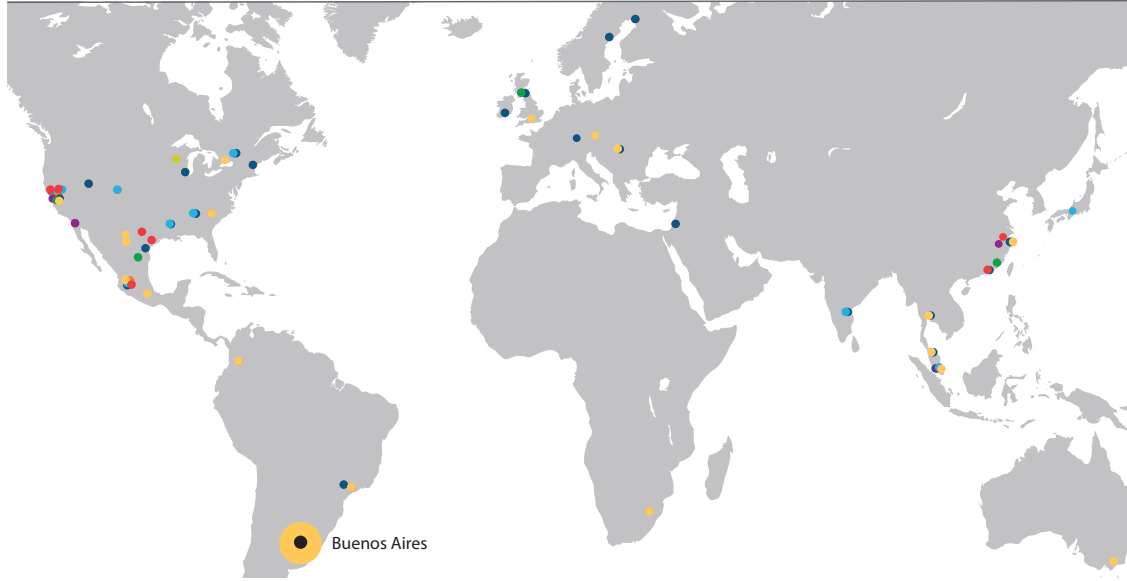

Sanmina Worldwide

Logistics Services

- Hubbing, Receiving and Storage
- Configure to Order (CTO)/Build to Order (BTO)
- Order Fulfillment and Management
- Distribution Management
- Inventory Management
- Direct Order Fulfillment
- Advanced Replacements
- Direct Field Returns
- 3PL Management
- Trade Compliance, Import/Export Control

Aftermarket Service

- Returns Management
  - Entitlement/RMA
  - Return to Vendor
- Repair
  - System Repair
  - Module Board Level
  - In-and-Out of Warranty
  - Rework, Retrofit and Upgrades
  - RoHS Compliant Services
  - BGA, Thru-hole, Surface Mount
  - Reballing, Trace/Pad Repair
- Refurbishment/Re-manufacturing

End-to-End Solutions

- REOL Disposition/Remarketing (WEEE)
- Component Reclaim and Recycling

Engineering Services (Mechanical, Electrical, Test)

- Value Engineering
- Circuit Analysis
- Software Reengineering
- System Level Analysis
- User Documentation Analysis
- Product Tear Down Analysis

Certifications

- ISO 9001
- ISO 14001

Buenos Aires

CABLES

- Zhangpu, CN
- Monterrey, MX
- Port Glasgow, UK
- San Jose, CA

GLOBAL SERVICES

- Bogota, CO
- Brno, CZ
- Buenos Aires, AR
- El Paso, TX
- Guadalajara, MX
- Johannesburg, ZA
- Penang, MY
- Tatabánya, HU
- Thailand, TH
- Juarez, MX
- Markham, ON
- Melbourne, AU
- Mexico City, MX
- Sao Paulo, BR
- Basingstoke, UK
- Kunshan, CN
- Singapore, SG
- San Jose, CA
- Fort Mill, SC

DESIGN CENTERS

- Carrollton, TX
- Chennai, IN
- Colorado Springs, CO
- Fremont, CA
- Guadalajara, MX
- Kanata, OT
- San Jose, CA
- Singapore, SG
- Yasu, JP
- Huntsville, AL

INTEGRATED MANUFACTURING SERVICES

- Carrollton, TX
- Campinas, BR
- Chennai, IN
- Fermoy, IR
- Guadalajara, MX
- Gunzenhausen, GR
- Haukipudas, FI
- Huntsville, AL
- Kanata, ON
- Kenosha, WI
- Kunshan, CN
- Ma'alot, IL
- Manchester, NH
- Örnköldsvik, SW
- Pathum Thani, TH
- Penang, MY
- Port Glasgow, UK
- San Jose, CA
- Shenzhen, CN
- Singapore, SG
- Tatabanya, HU
- Salt Lake City, UT
- Reynosa, MX

PLASTICS

- Turtle Lake, WI

PCB

- San Jose, CA
- Costa Mesa, CA
- Singapore, SG
- Wuxi, CN

BACKPLANES

- San Jose, CA
- Guadalajara, MX

MECHANICAL SYSTEMS

- Austin, TX
- Fremont, CA
- Guadalajara, MX
- Houston, TX
- Newark, CA
- Shenzhen, CN
- Suzhou, CN

ABOUT SANMINA CORPORATION

Sanmina Corporation is a leading integrated manufacturing solutions provider serving the fastest-growing segments of the global Electronics Manufacturing Services (EMS) market. Recognized as a technology leader, Sanmina provides end-to-end manufacturing solutions, delivering superior quality and support to Original Equipment Manufacturers (OEMs) primarily in the medical, communications networks, defense and aerospace, industrial and semiconductor systems, multimedia, computing and storage, automotive and clean technology sectors. Sanmina has facilities strategically located in key regions throughout the world.